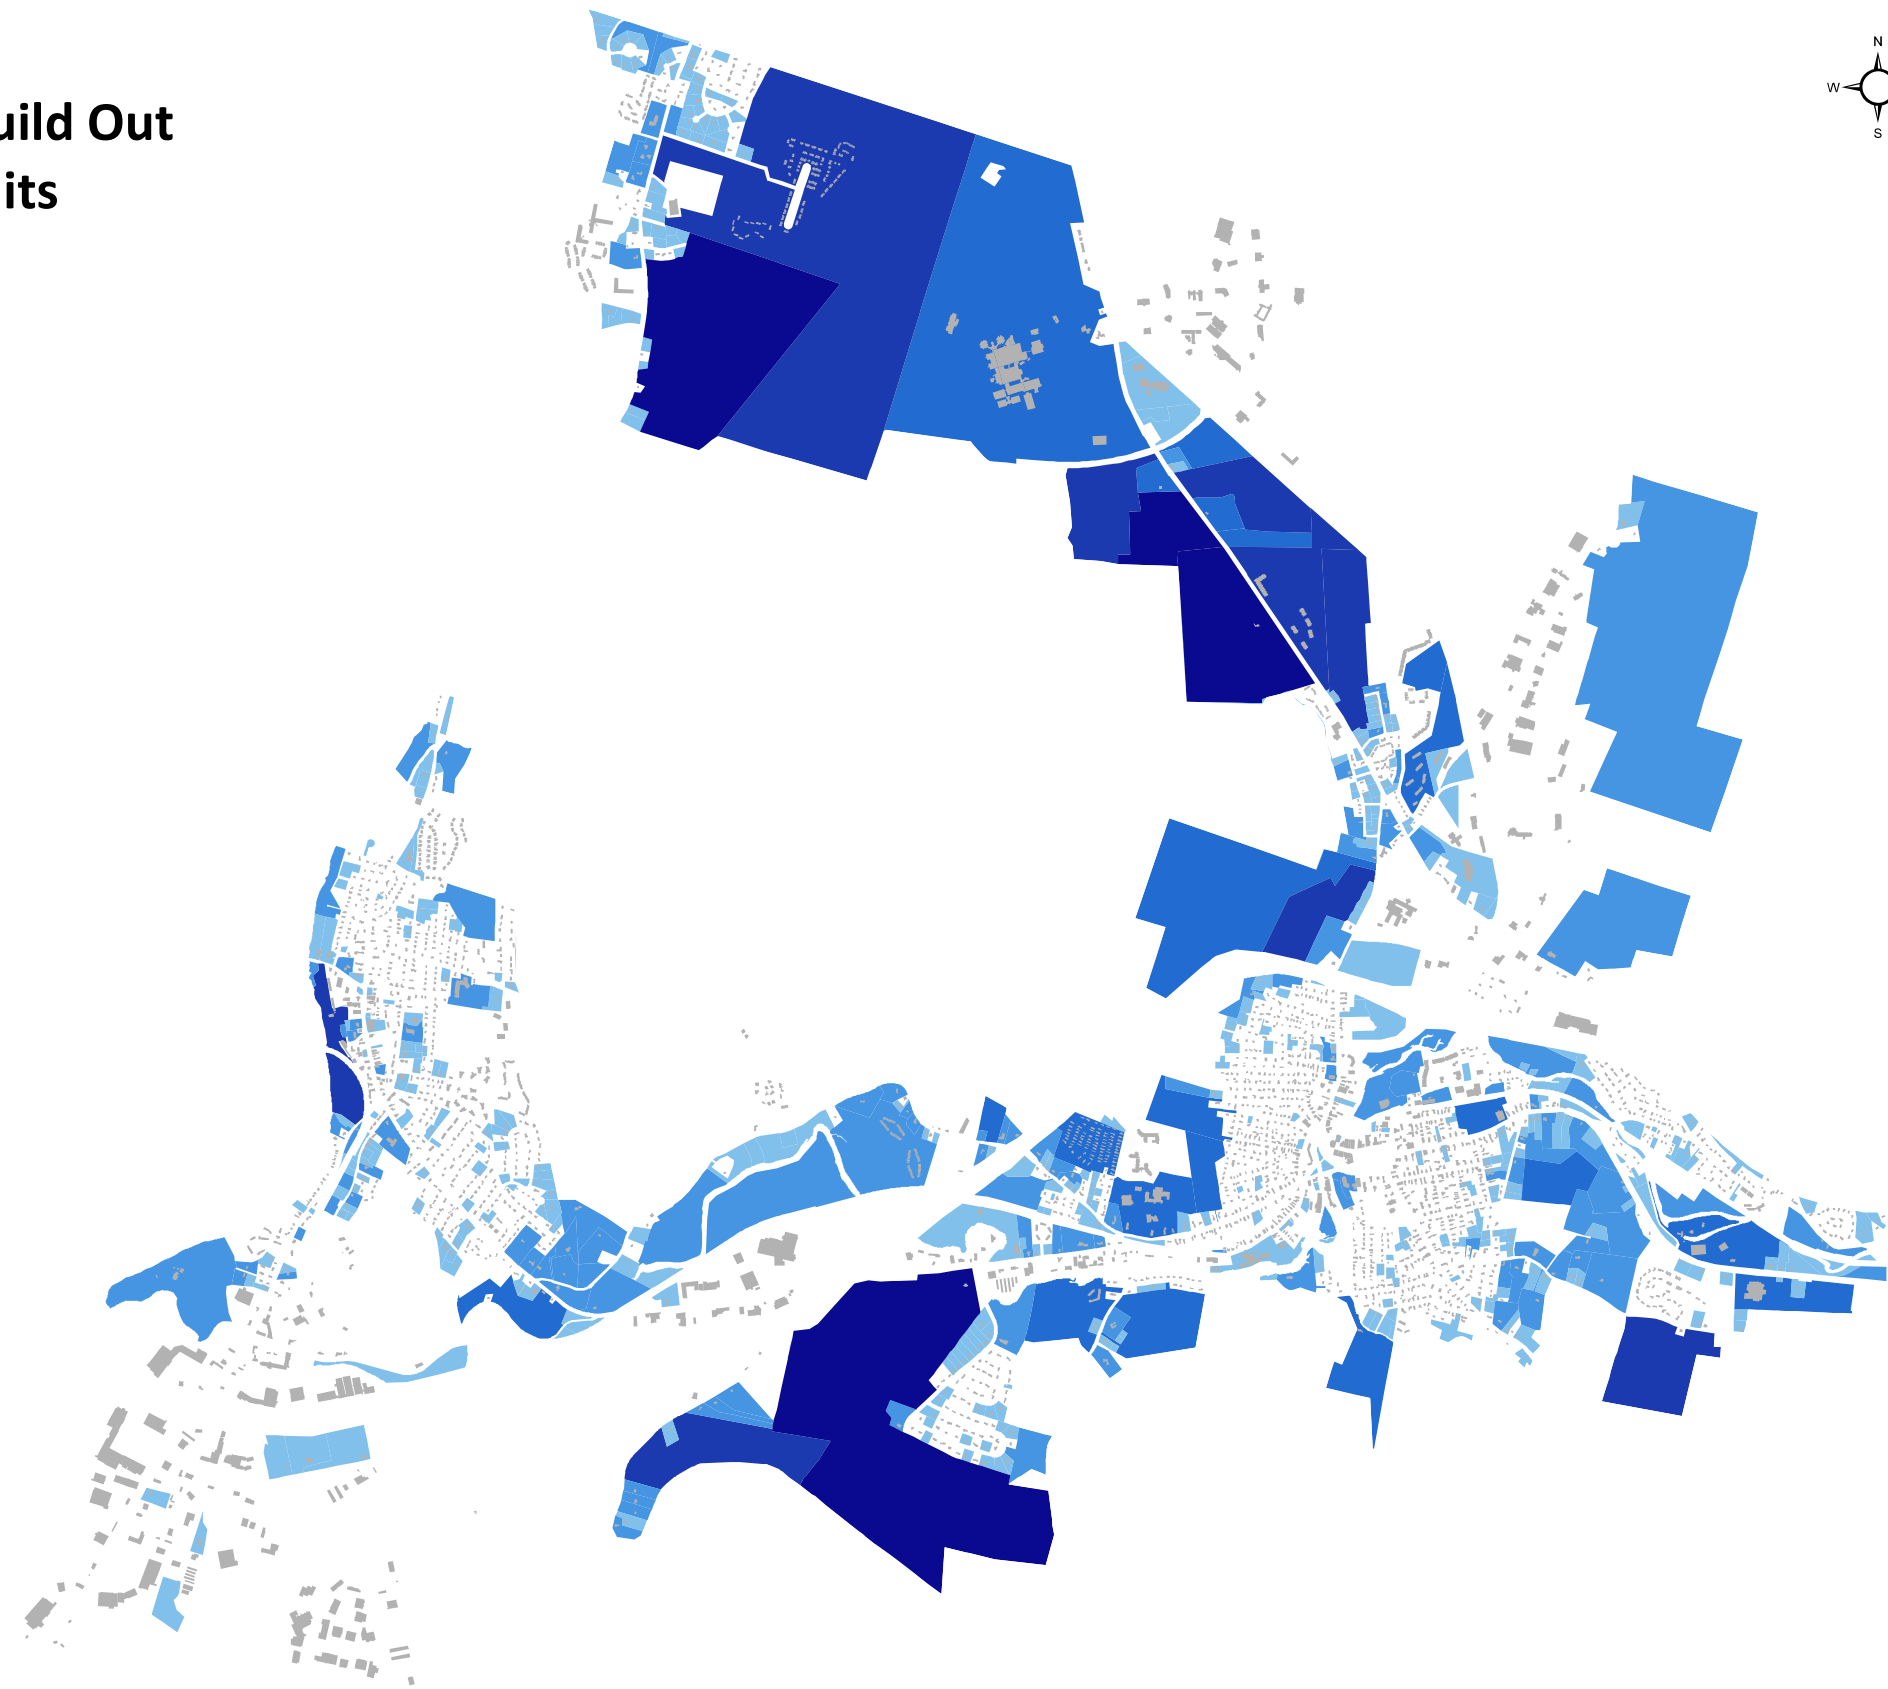

City of Lebanon Urban Services District Build Out Maximum Residential Units

Legend

 Building

Maximum Residential Unit

0

 1 - 5

 6 - 50

 51 - 150

 151 - 300

 301 - 1100

This map is meant for planning purposes only
Data provided by the City of Lebanon
Analysis performed by the Upper Valley Lake
Sunapee Regional Planning Commission, 2020.