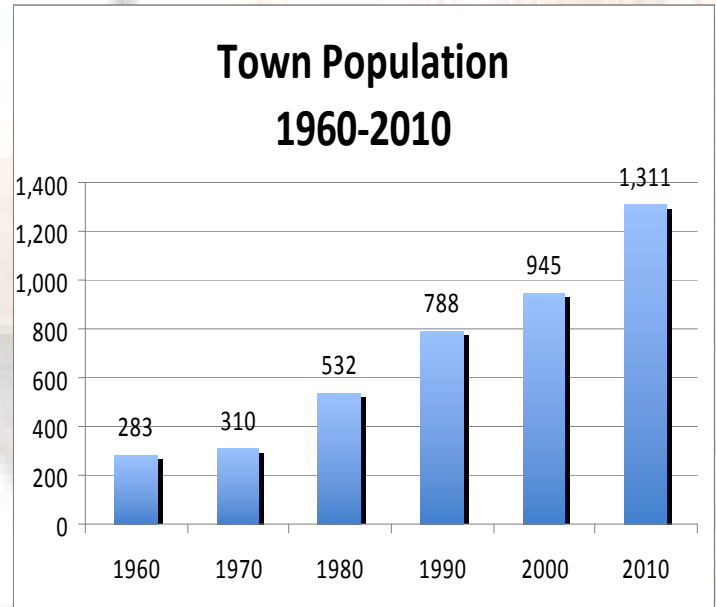

**UPPER VALLEY LAKE SUNAPEE
REGIONAL PLANNING COMMISSION**

Summary Sheet of 2010 Census Data

**Springfield
Sullivan County**

Population Data 2010

	Town	County	State
Total Pop	1,311	43742	1,316,470
Total Reporting	1,295	43128	1,295,088
White	1,286	42421	1,236,050
Black	2	185	15,035
Native American	5	129	3,150
Asian	2	271	28,407
Native Hawaiian	0	5	384
Other	0	117	12,062
Two or more	16	614	21,382
Hispanic	22	493	36,704

Housing Units

Occupied	Vacant	Total
512	190	702

Housing Tenure

	Owned	Rented
Units	454	58
Population	1,169	142

Age Distribution

0-14 years	15-24 years	25-34 years	35-44 years	45-54 years	55-64 years	65-74 years	75-84 years	85+ years
260	123	114	219	200	206	124	54	11