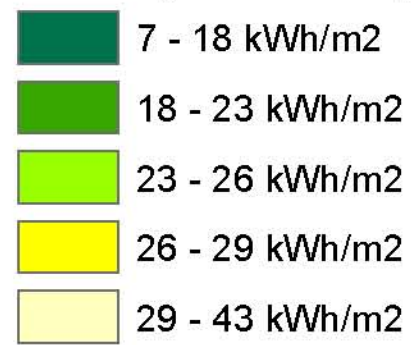

Lebanon Energy Plan Solar PV Potential

Legend

Area Solar Radiation January 1 - January 31

Street Type

Water Type