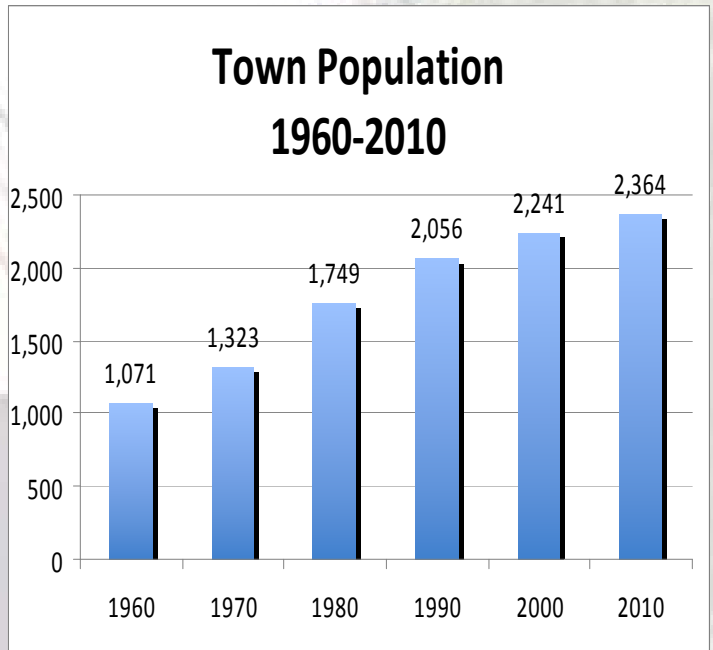

**UPPER VALLEY LAKE SUNAPEE
REGIONAL PLANNING COMMISSION**

Summary Sheet of 2010 Census Data

**Plainfield
Sullivan County**

Population Data 2010

	Town	County	State
Total Pop	2,364	43,742	1,316,470
Total Reporting	2,342	43,128	1,295,088
White	2,316	42,421	1,236,050
Black	11	185	15,035
Native American	2	129	3,150
Asian	12	271	28,407
Native Hawaiian	0	5	384
Other	1	117	12,062
Two or more	22	614	21,382
Hispanic	27	493	36,704

Housing Units

Occupied	Vacant	Total
923	61	984

Housing Tenure

	Owned	Rented
Units	788	135
Population	2,025	293

Age Distribution

0-14 years	15-24 years	25-34 years	35-44 years	45-54 years	55-64 years	65-74 years	75-84 years	85+ years
426	217	191	339	482	394	189	87	39